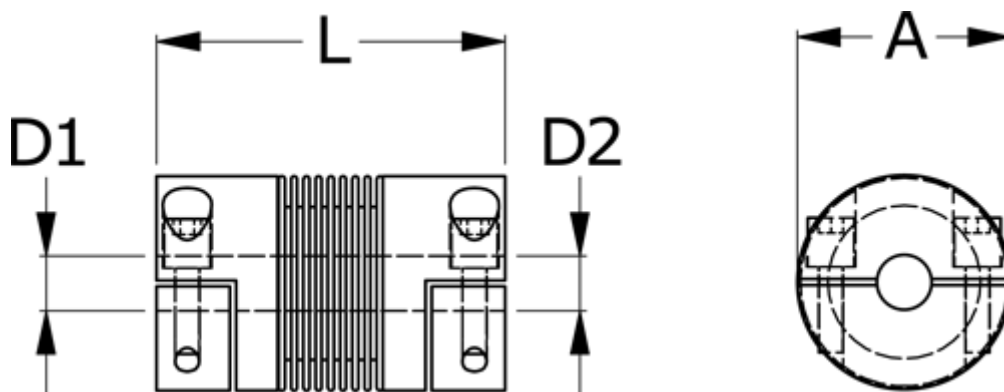

Data Sheet

Article number: 33302H01000570615
Description: Bellow coupling type 2H size100
Length 57 mm, bore 6/15 mm

Measures

A	= 40.5
D1	= 6
D2	= 15
L	= 57
Nom. torque NM (Tkn)	= 10